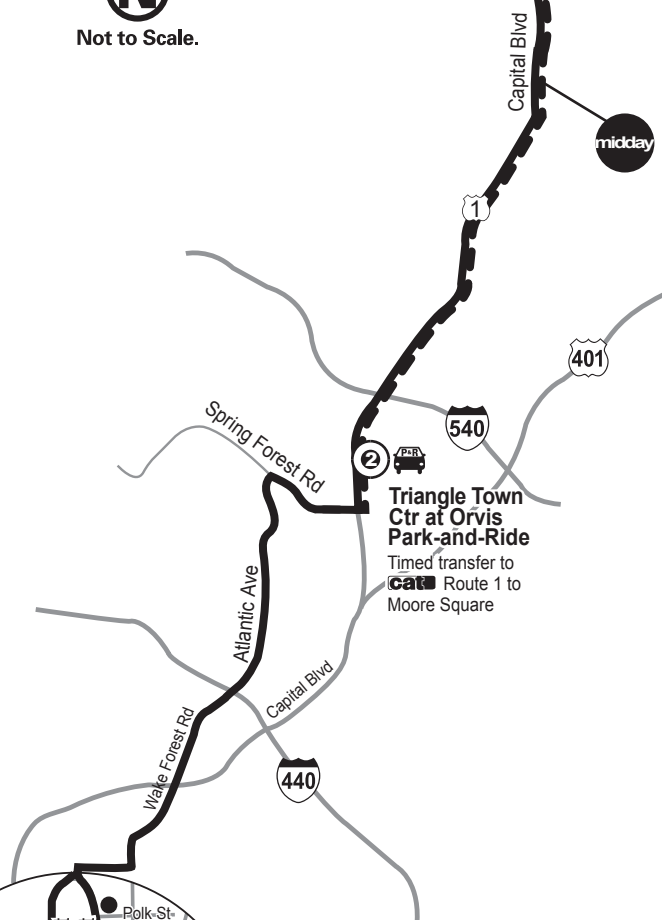

White St at Elm Ave Park-and-Ride
 Timed transfer to Wake Forest Loop

Not to Scale.

midday
 Dotted line represents midday service, which runs between downtown Wake Forest and Triangle Town Center only.

Triangle Town Ctr at Orvis Park-and-Ride
 Timed transfer to **cat** Route 1 to Moore Square

Downtown Raleigh

Moore Square Transit Center

Legend

	WRX Route		WRX Route (mid-day deviation)
	Major stops		Transit Center
	Other stops		Park-and-Ride Lot

Plan your trip at gotriangle.org or call 485-RIDE (7433) for assistance.
 Se habla español.