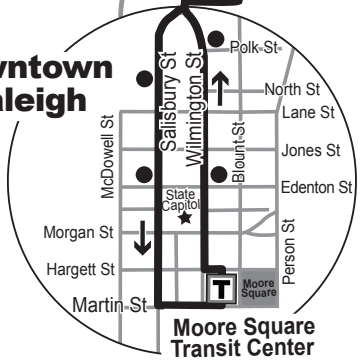

White St at Elm Ave Park-and-Ride
 Timed transfer to Wake Forest Loop

Not to Scale.

midday
 Dotted line represents midday service, which runs between downtown Wake Forest and Triangle Town Center only.

Triangle Town Ctr at Orvis Park-and-Ride
 Timed transfer to **cat** Route 1 to Moore Square

Downtown Raleigh

Moore Square Transit Center

Legend

	WRX Route		WRX Route (mid-day deviation)
	Major stops		Transit Center
	Other stops		Park-and-Ride Lot

Plan your trip at gotriangle.org or call 485-RIDE (7433) for assistance.
 Se habla español.