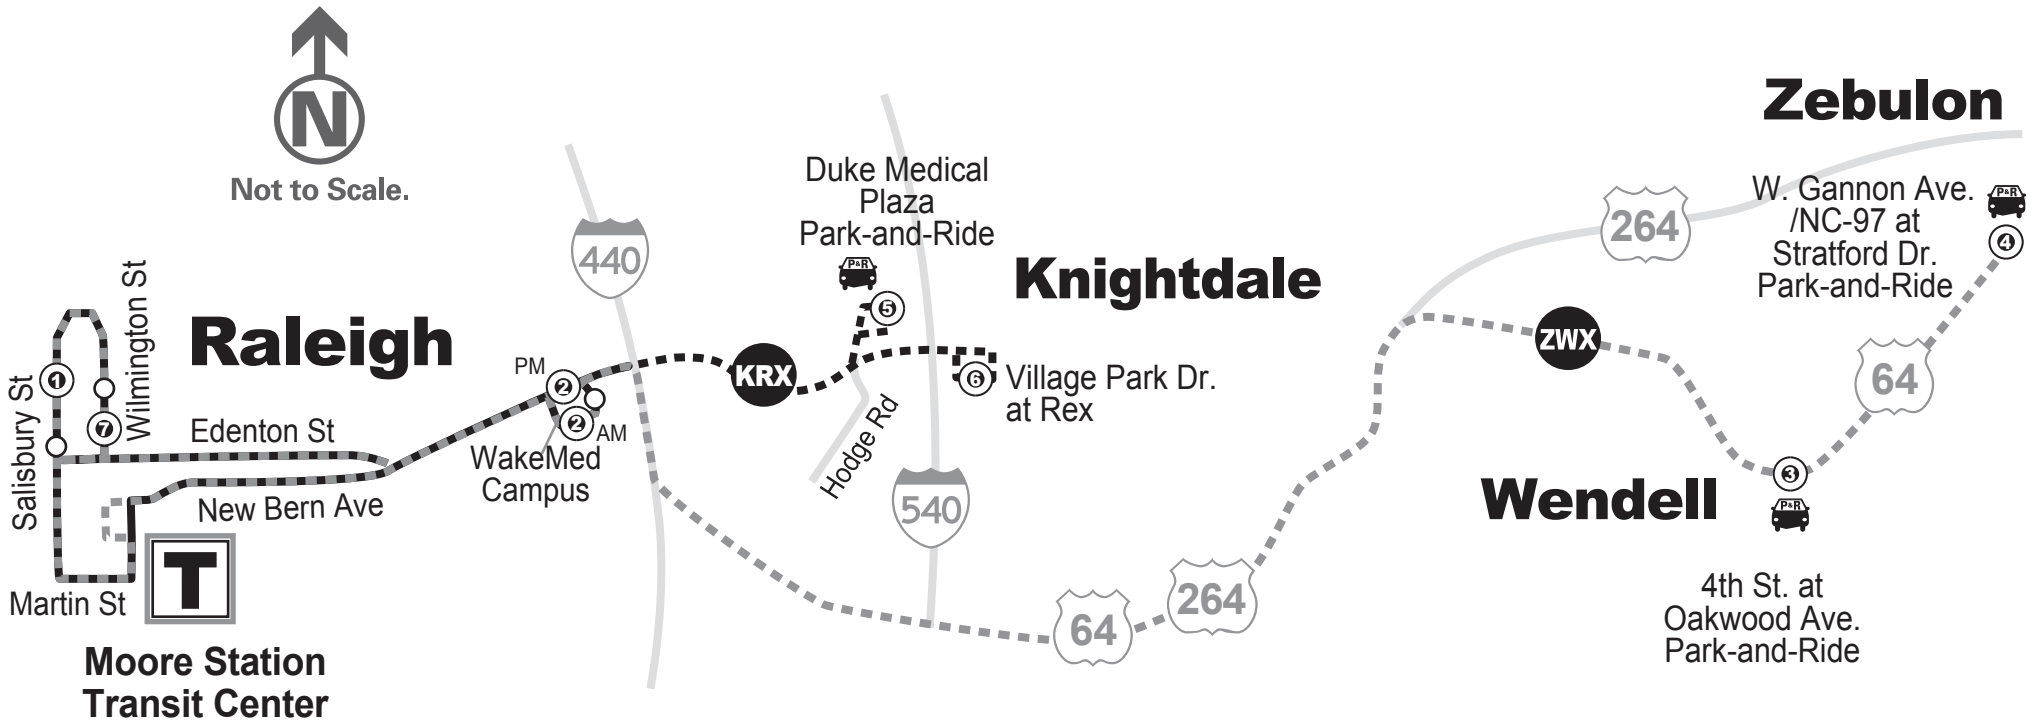

Not to Scale.

Legend

 ZWX Route	 KRX Route
 Major stops	 Transit Center
 Other stops	 Park-and-Ride Lot

Plan your trip at gotriangle.org or call 485-RIDE (7433) for assistance.
 Se habla español.