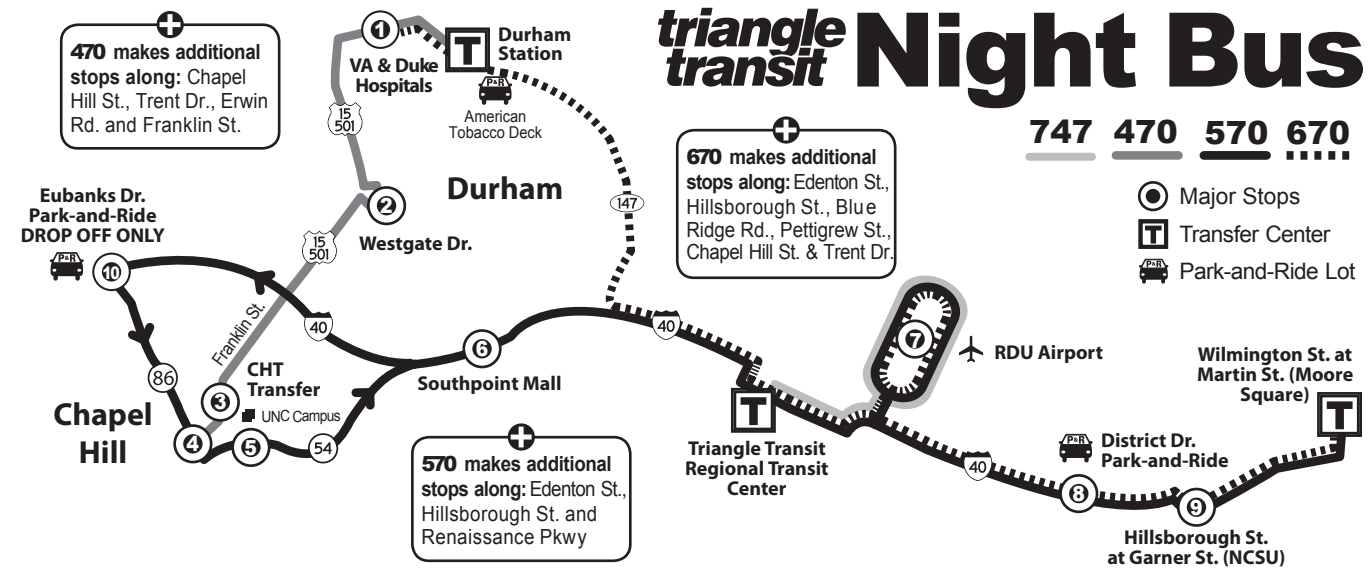

triangle transit Night Bus

747 470 570 670

- Major Stops
- Transfer Center
- Park-and-Ride Lot

Not to Scale.
DROP OFF ONLY:
Bus only stops when it is requested by a rider on board.