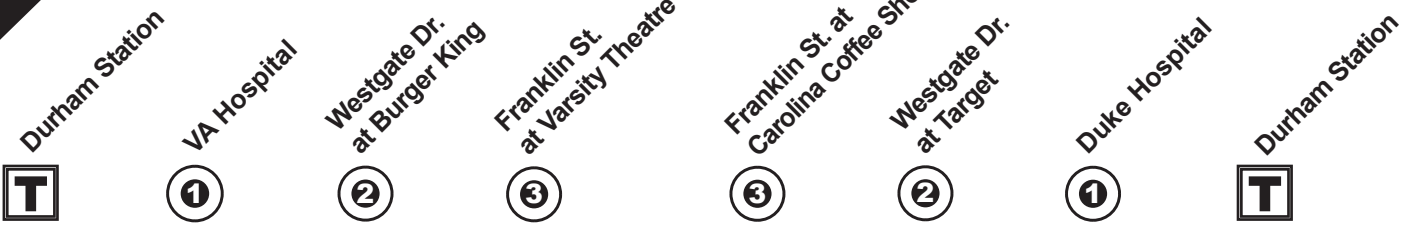

Route 470

Durham to Chapel Hill - departure times

7:20 pm	7:26 pm	7:35 pm	7:57 pm
8:05 pm	8:11 pm	8:20 pm	8:42 pm
8:50 pm	8:56 pm	9:05 pm	9:27 pm
9:35 pm	9:41 pm	9:50 pm	10:12 pm
10:20 pm	10:26 pm	10:35 pm	10:57 pm

Chapel Hill to Durham - departure times

7:20 pm	7:41 pm	7:50 pm	7:58 pm
8:05 pm	8:26 pm	8:35 pm	8:43 pm
8:50 pm	9:11 pm	9:20 pm	9:28 pm
9:35 pm	9:56 pm	10:05 pm	10:13 pm
10:20 pm	10:41 pm	10:50 pm	10:58 pm

late pm