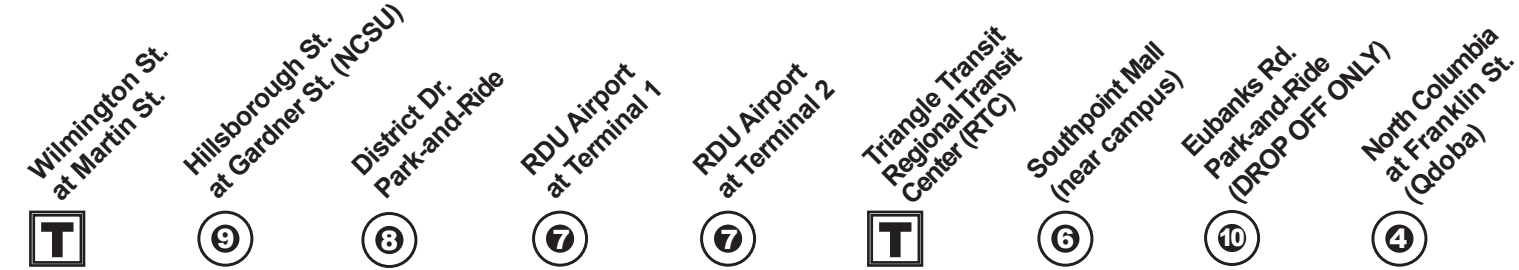

Raleigh to RDU to Chapel Hill - departure times

7:20 pm	7:27 pm	7:36 pm	7:45 pm	7:47 pm	7:56 pm	8:08 pm	8:24 pm	8:35 pm
8:40 pm	8:47 pm	8:56 pm	9:05 pm	9:07 pm	9:16 pm	9:28 pm	9:44 pm	9:55 pm
10:00 pm	10:07 pm	10:16 pm	10:25 pm	10:27 pm	10:36 pm	10:48 pm	11:04 pm	11:15 pm