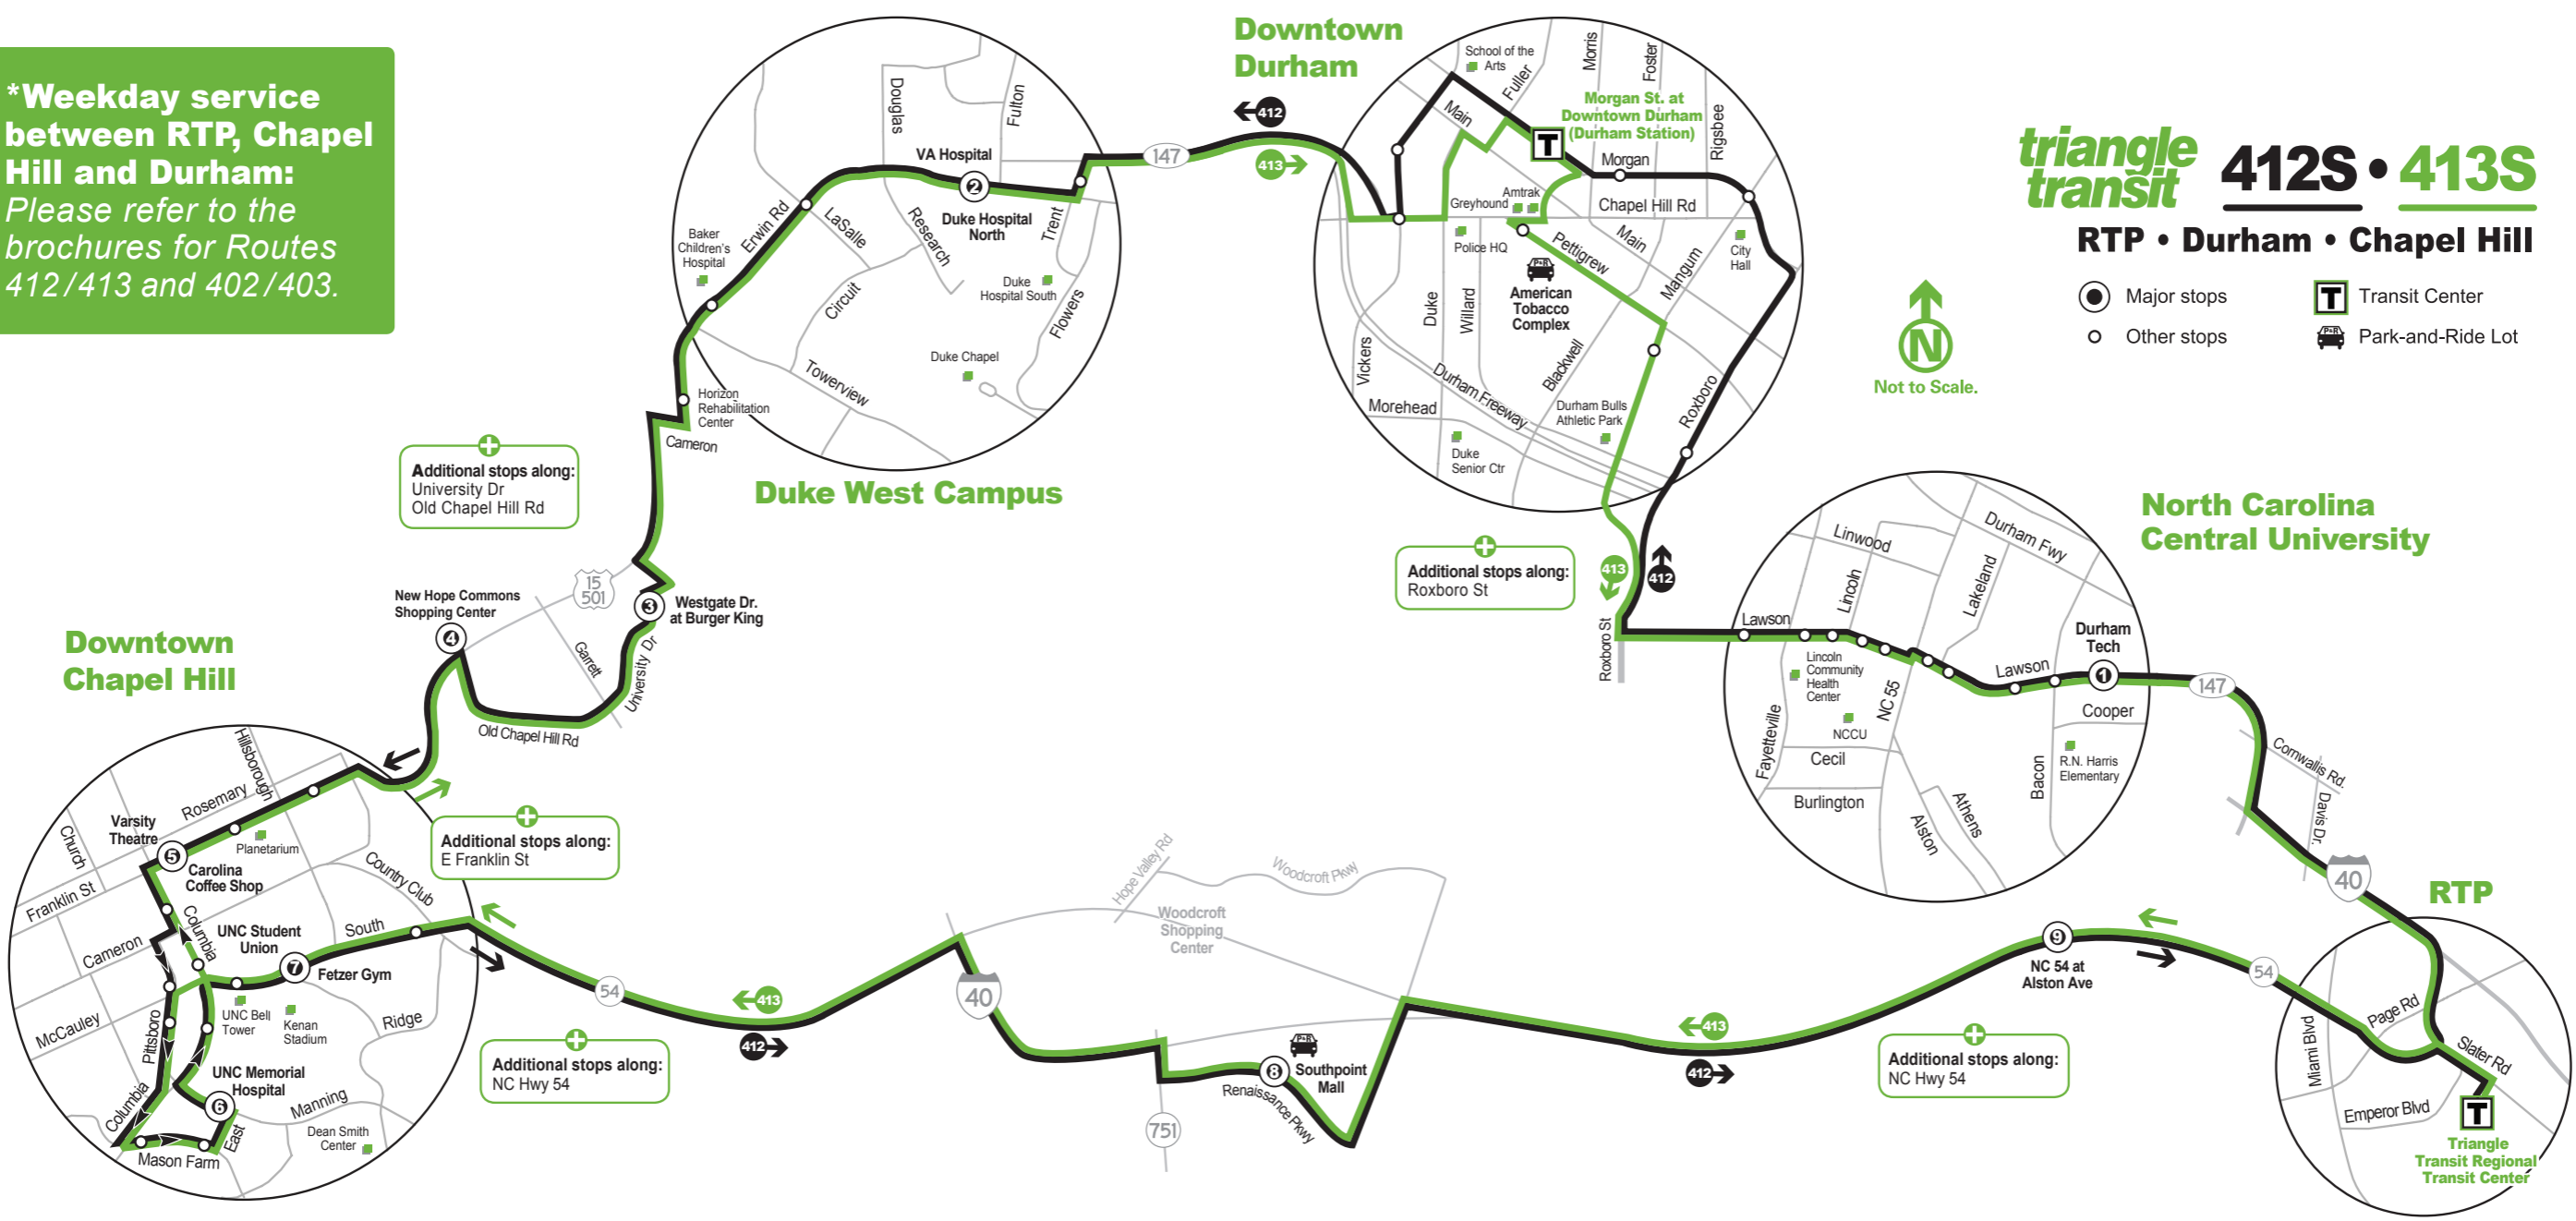

***Weekday service for RTP/Raleigh:**
Please refer to the Route 105 brochure.

Bus stop locations are occasionally changed. Please call (919) 485-RIDE to verify current bus stop locations.

This timetable shows the times and departures at major stops along the bus route and contains a map showing the entire trip. The bus will also stop at designated bus stop signs along the route. When you want to exit the bus, please press the strip or pull the cord located above the seats at least one-half block before your stop.

- Triangle Transit Regional Transit Center (RTC) **T**
- Lawson St. at Durham Tech **1**
- Morgan St. at Durham Station **T**
- Erwin Rd. at VA Hospital **2**
- Westgate Dr. at Burger King **3**
- New Hope Commons Shopping Center **4**
- Franklin St. at Varsity Theatre **5**
- Manning Dr. at UNC Hospitals **6**
- South Rd. at Fetzer Gym **7**
- Southpoint Mall (near cinema) **8**
- NC 54 at Alston Ave. (eastbound) **9**
- Triangle Transit Regional Transit Center (RTC) **T**

Route 413S

- Triangle Transit Regional Transit Center (RTC) **T**
- NC 54 at Alston Ave. (westbound) **9**
- Southpoint Mall (near cinema) **8**
- South Rd. at Student Union **7**
- Manning Dr. at UNC Hospitals **6**
- Franklin St. at Carolina Coffee Shop **5**
- New Hope Commons Shopping Center **4**
- Westgate Dr. at Target **3**
- Erwin Rd. at Duke Hospital **2**
- Morgan St. at Durham Station **T**
- Lawson St. at Durham Tech **1**
- Triangle Transit Regional Transit Center (RTC) **T**

***Weekday service between RTP, Chapel Hill and Durham:**
Please refer to the brochures for Routes 412/413 and 402/403.

triangle transit 412S • 413S
RTP • Durham • Chapel Hill

- Major stops
- Other stops
- T Transit Center
- Park-and-Ride Lot